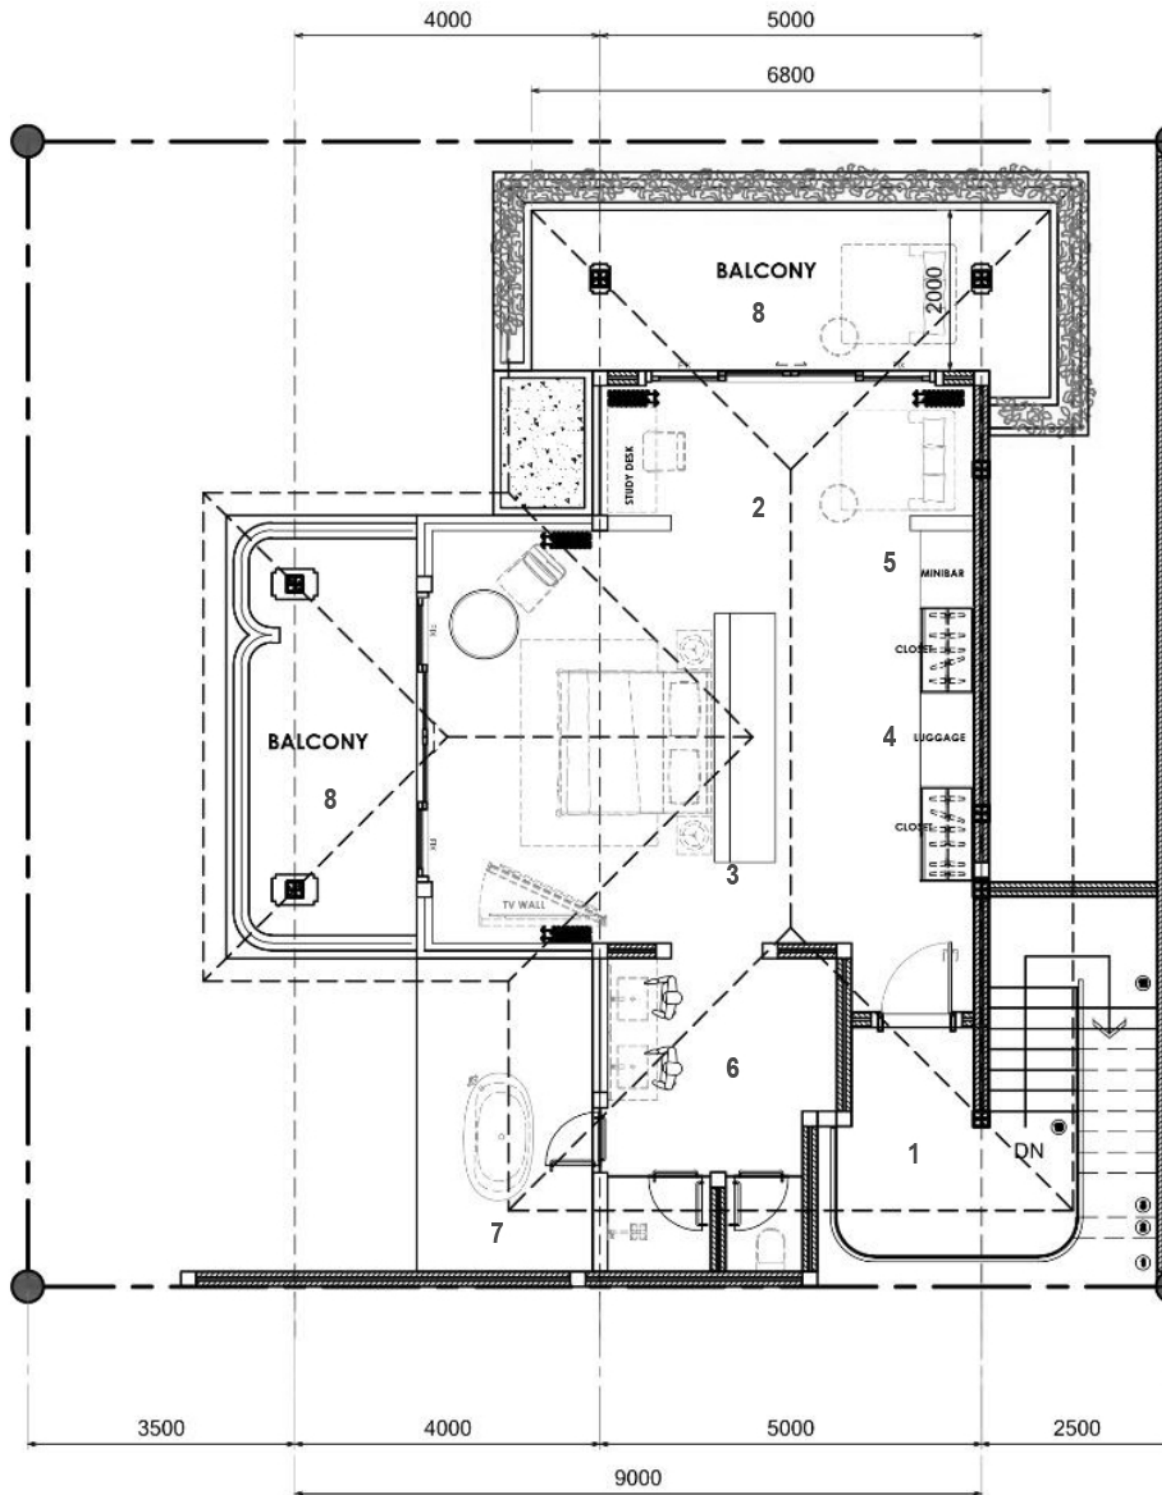

**SAAI VILLA TYPE E  
1<sup>st</sup> FLOORPLAN**

- 1 Pool
- 2 Balcony
- 3 Living Area
- 4 One Bed Guestroom
- 5 Pantry
- 6 Bathroom 1
- 7 Bathub
- 8 Terrace
- 9 Private Pool

**SAAI VILLA TYPE E**  
**2<sup>nd</sup> FLOORPLAN**

- 1 Stair
- 2 Living Area
- 3 Master Guestroom
- 4 Closet
- 5 Pantry
- 6 Bathroom 2
- 7 Bathub
- 8 Balcony